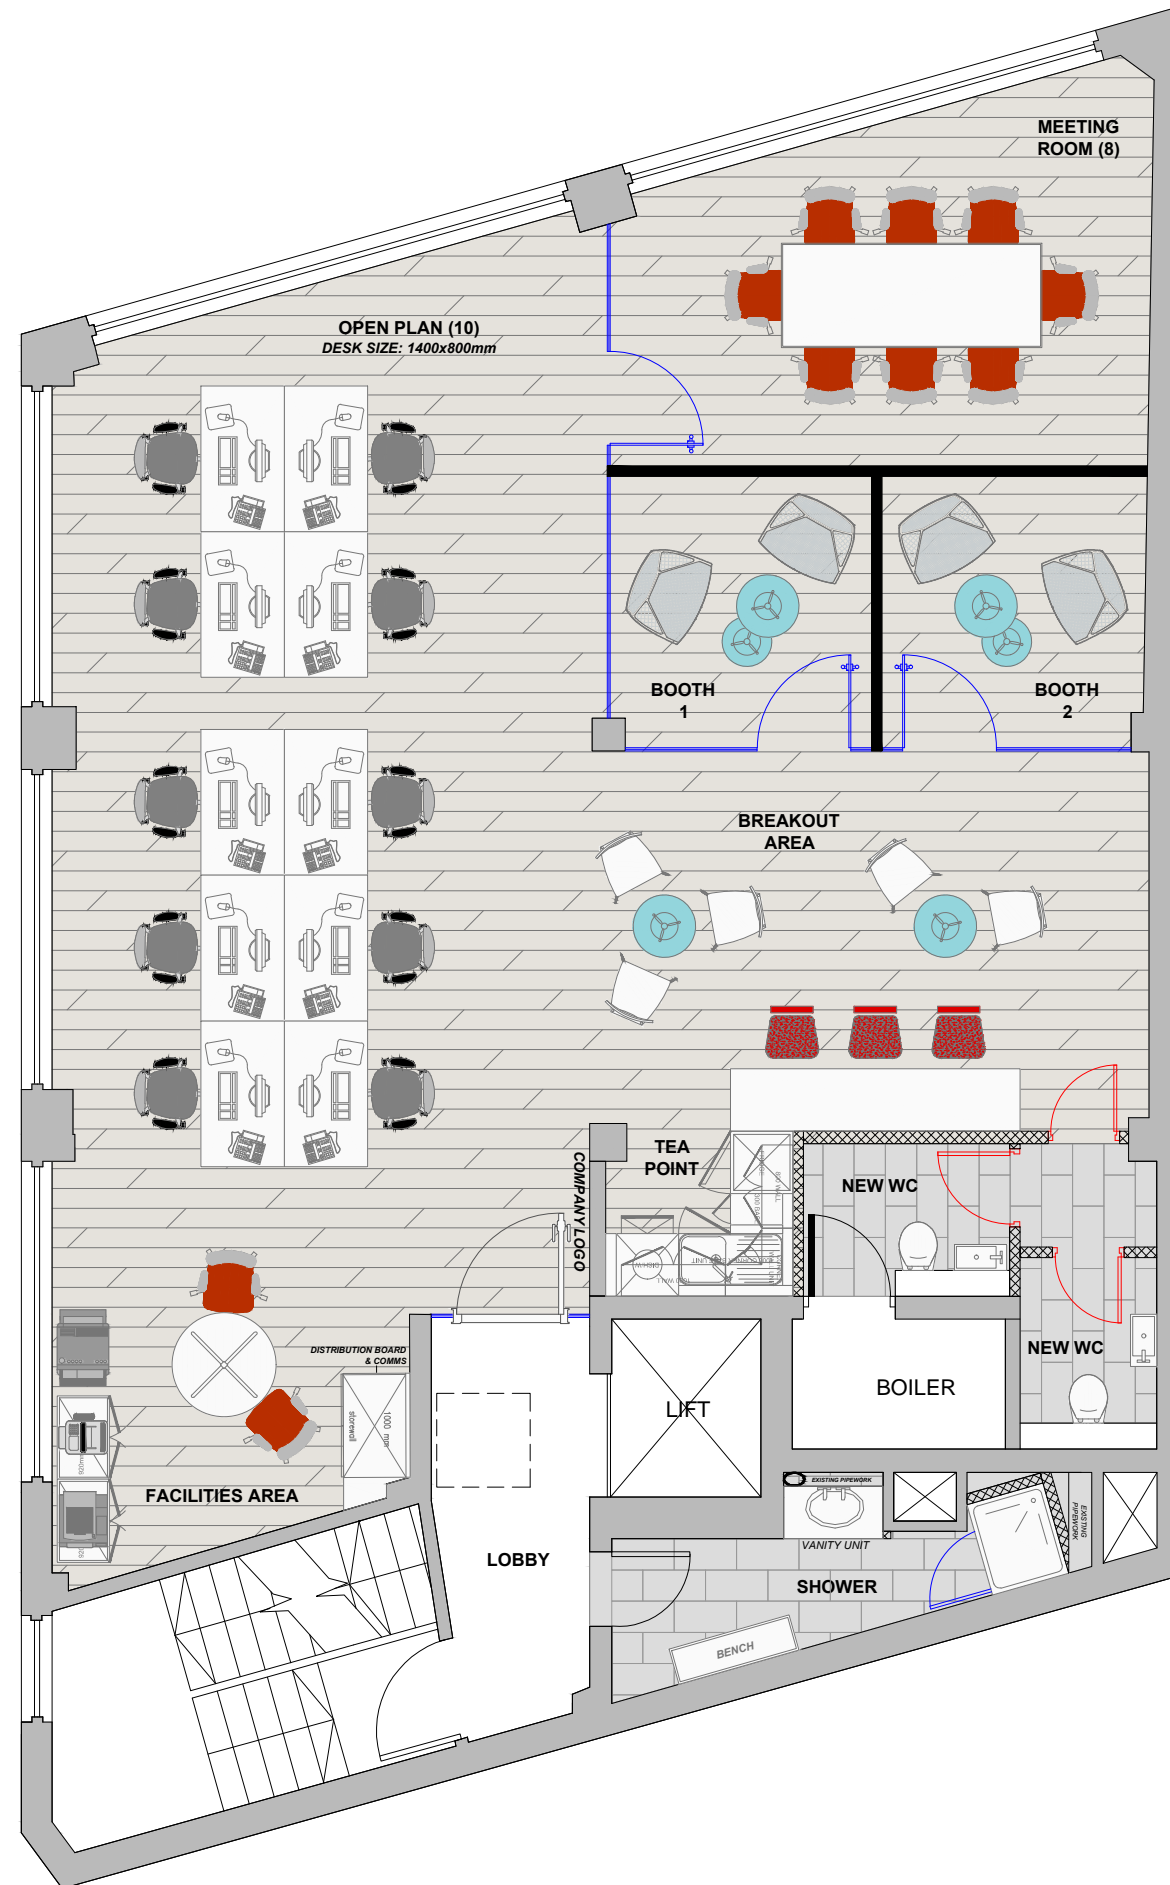

104-110 Goswell Road London EC1

Fourth Floor	
Meeting Room	1 No
Booth	2 No
Breakout Area	1 No
Tea Point	1 No
Comms Cupboard	1 No
Open Plan	10 No
Area	1208 sq ft

ThirdWay

ThirdWay Interiors Ltd 2nd Floor 3-5 Bleeding Heart Yard London EC1N 8SJ