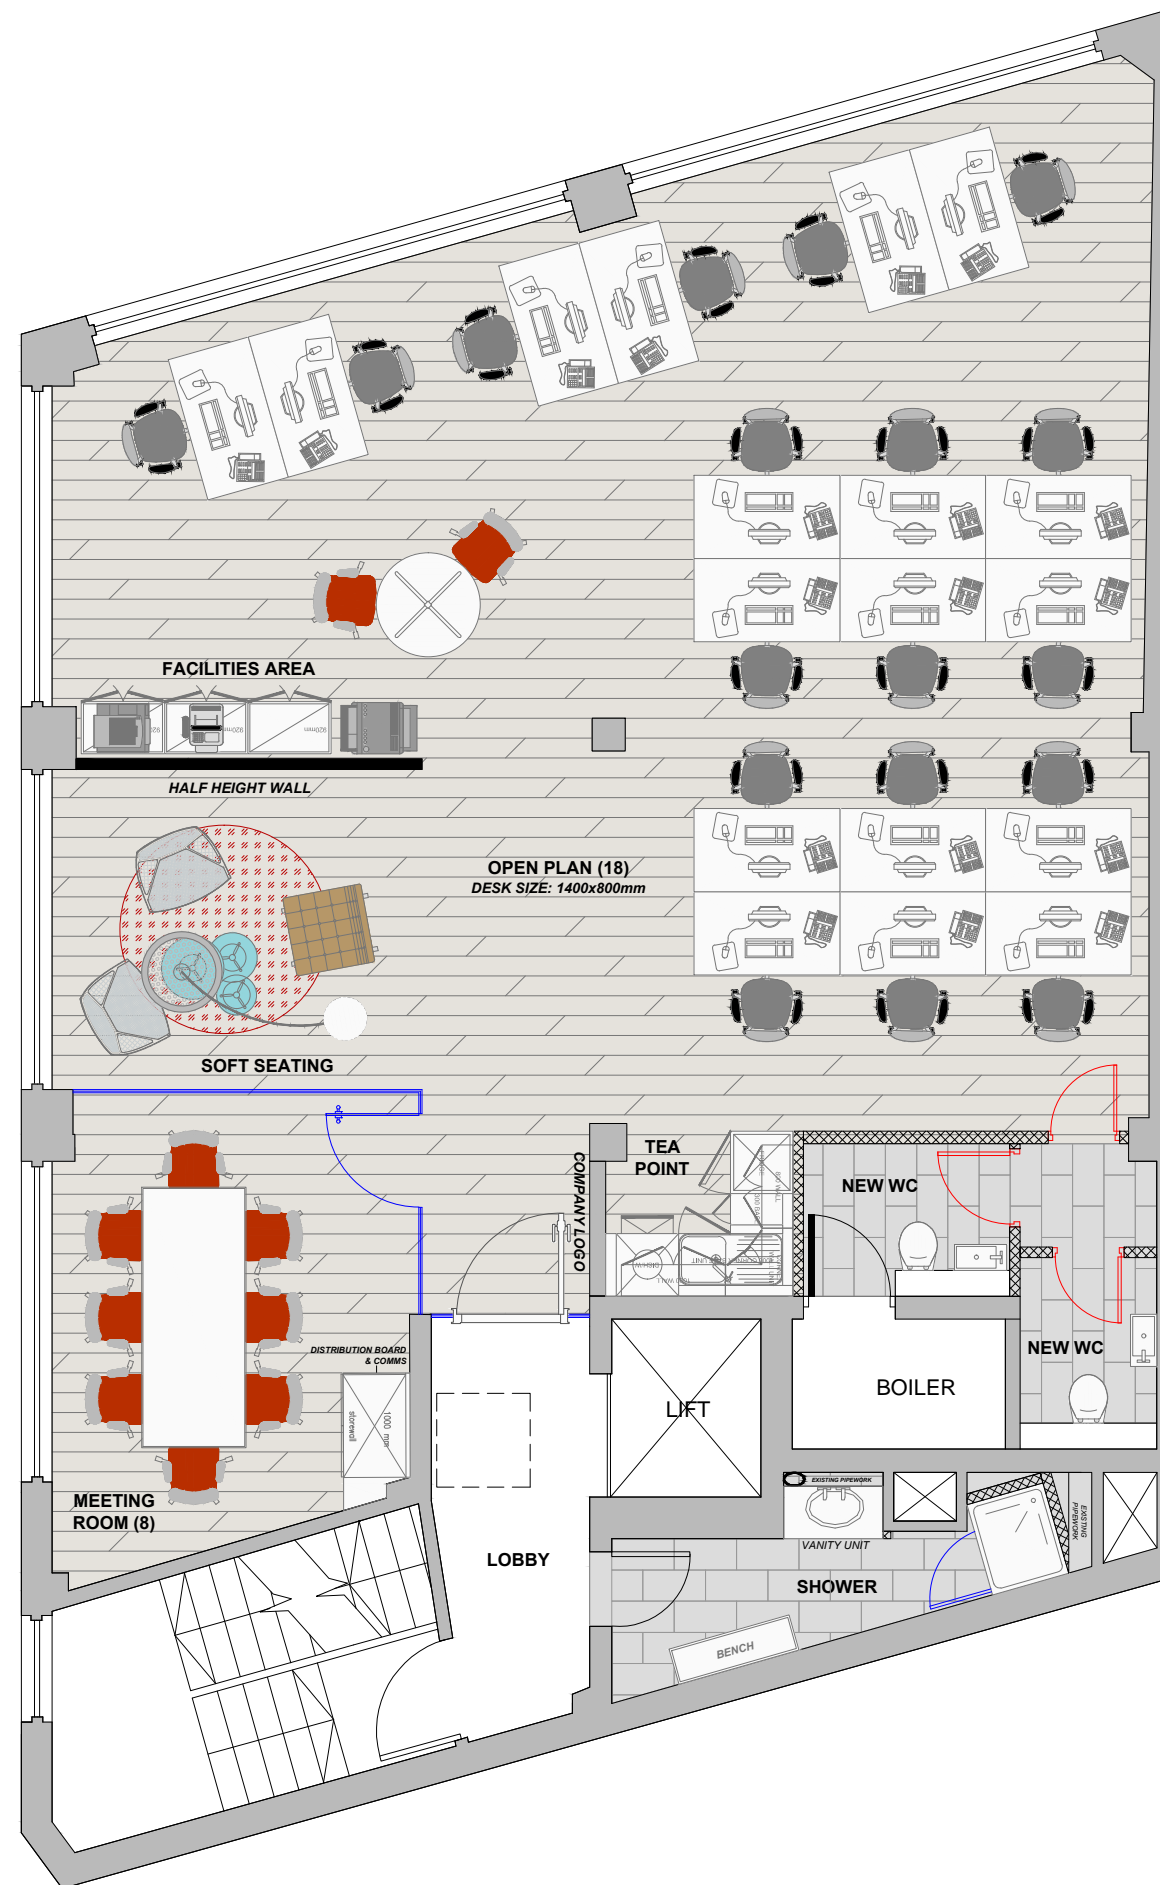

104-110 Goswell Road London EC1

Fourth Floor	
Soft Seating	1 No
Meeting Room	1 No
Facilities Area	1 No
Tea Point	1 No
Comms Cupboard	1 No
Open Plan	18 No
Area	1208 sq ft

ThirdWay

ThirdWay Interiors Ltd 2nd Floor 3-5 Bleeding Heart Yard London EC1N 8SJ