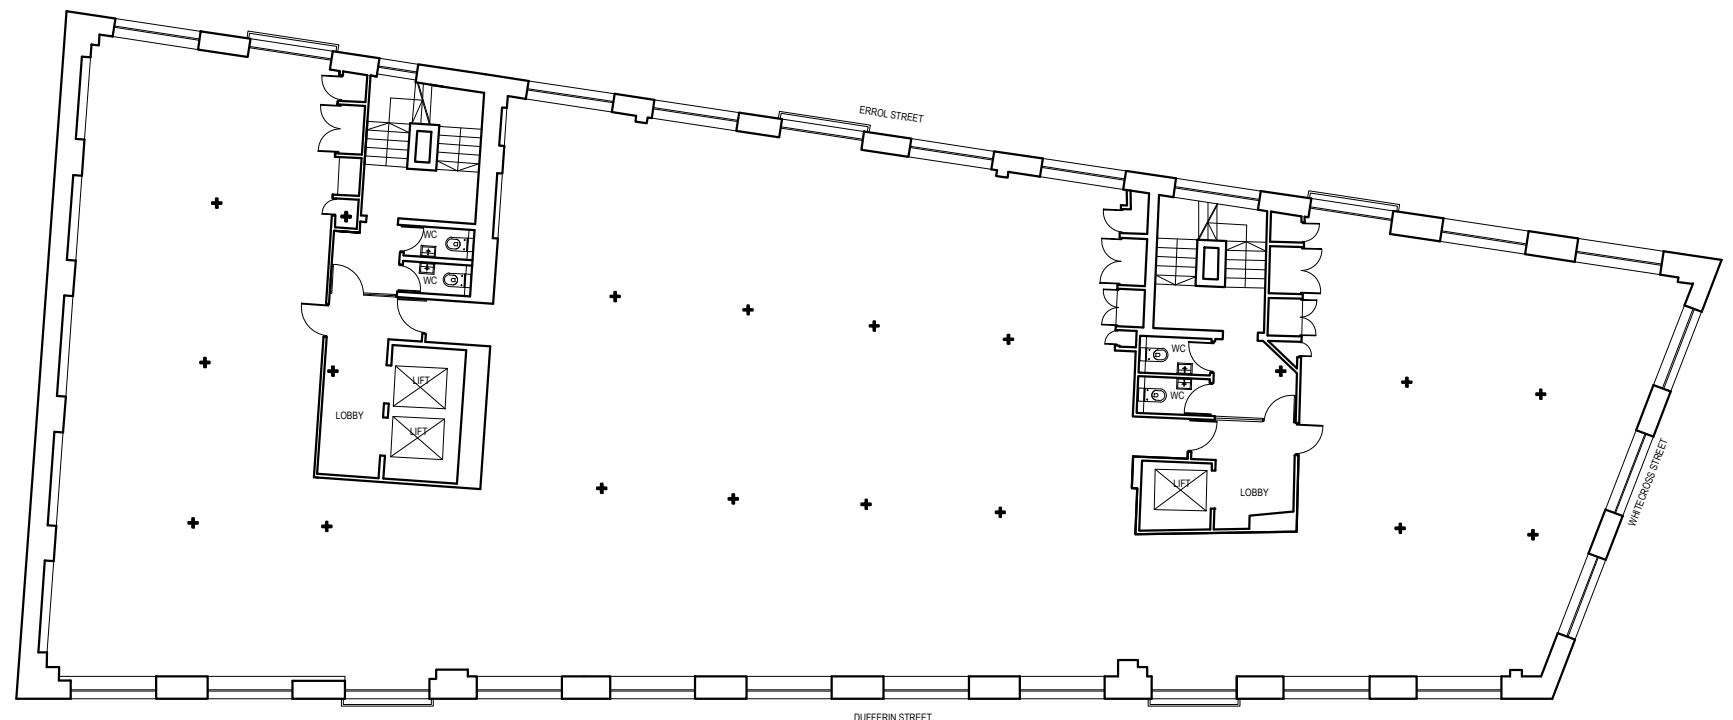

THIRD FLOOR

Notes :

Revision	
No.	Date

**REEKS
SINCLAIR
RJS**

1 Turnberry Quay, Glengall Bridge, London E14 9RD
Telephone : 020 7537 1525 Fax : 020 7537 3040
E Mail : info@reeksinclair.co.uk

Client / Location :
1-3 Dufferin Street,
London, EC1

Drawing :
Existing Third And Fourth Floor
Plans

Scale : 1:200@A3 Date : 29.11.04 Drawn By : CN/GK

Drawing No. 2401/EP3-4 03