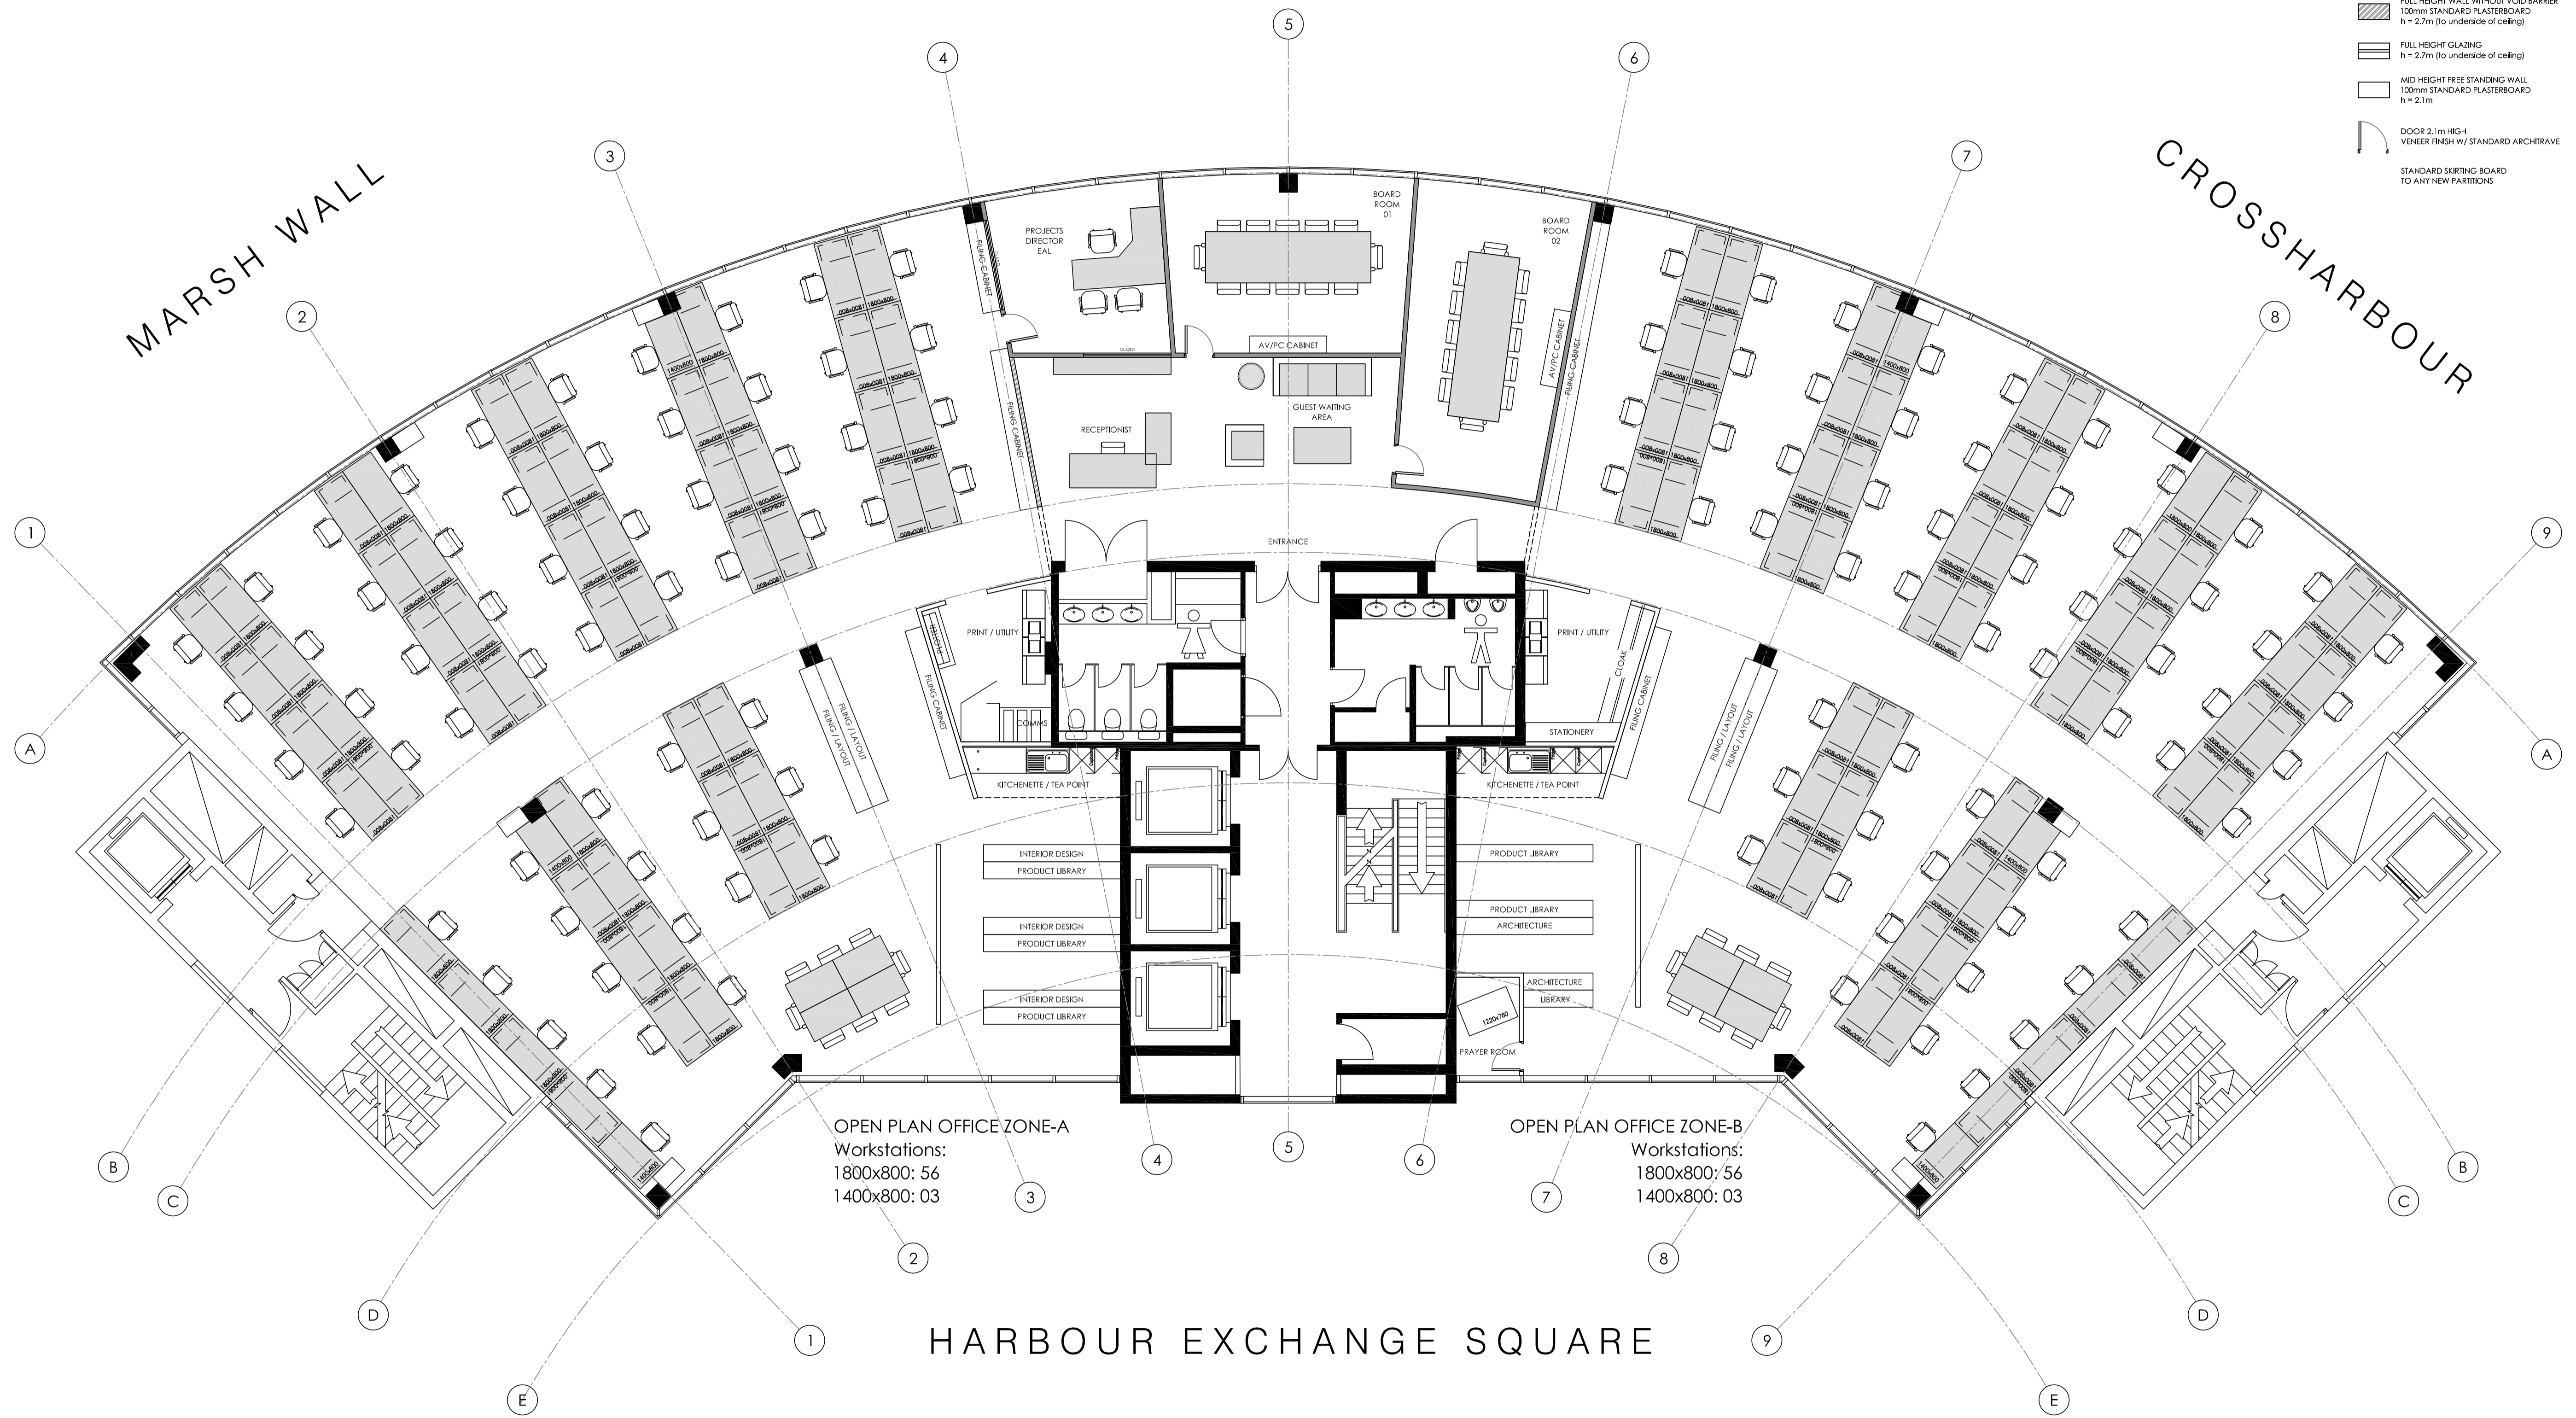

- LEGEND / NOTES**
- FULL HEIGHT WALL WITH VOID BARRIER
100mm SOUNDABARD INSULATION
h = 2.7m (to underside of ceiling)
 - FULL HEIGHT WALL WITHOUT VOID BARRIER
100mm STANDARD PLASTERBOARD
h = 2.7m (to underside of ceiling)
 - FULL HEIGHT GLAZING
h = 2.7m (to underside of ceiling)
 - MID HEIGHT FREE STANDING WALL
100mm STANDARD PLASTERBOARD
h = 2.1m
 - DOOR 2.1m HIGH
VENEER FINISH W/ STANDARD ARCHITRAVE
 - STANDARD SKIRTING BOARD
TO ANY NEW PARTITIONS

OPEN PLAN OFFICE ZONE-A
 Workstations:
 1800x800: 56
 1400x800: 03

OPEN PLAN OFFICE ZONE-B
 Workstations:
 1800x800: 56
 1400x800: 03

HARBOUR EXCHANGE SQUARE