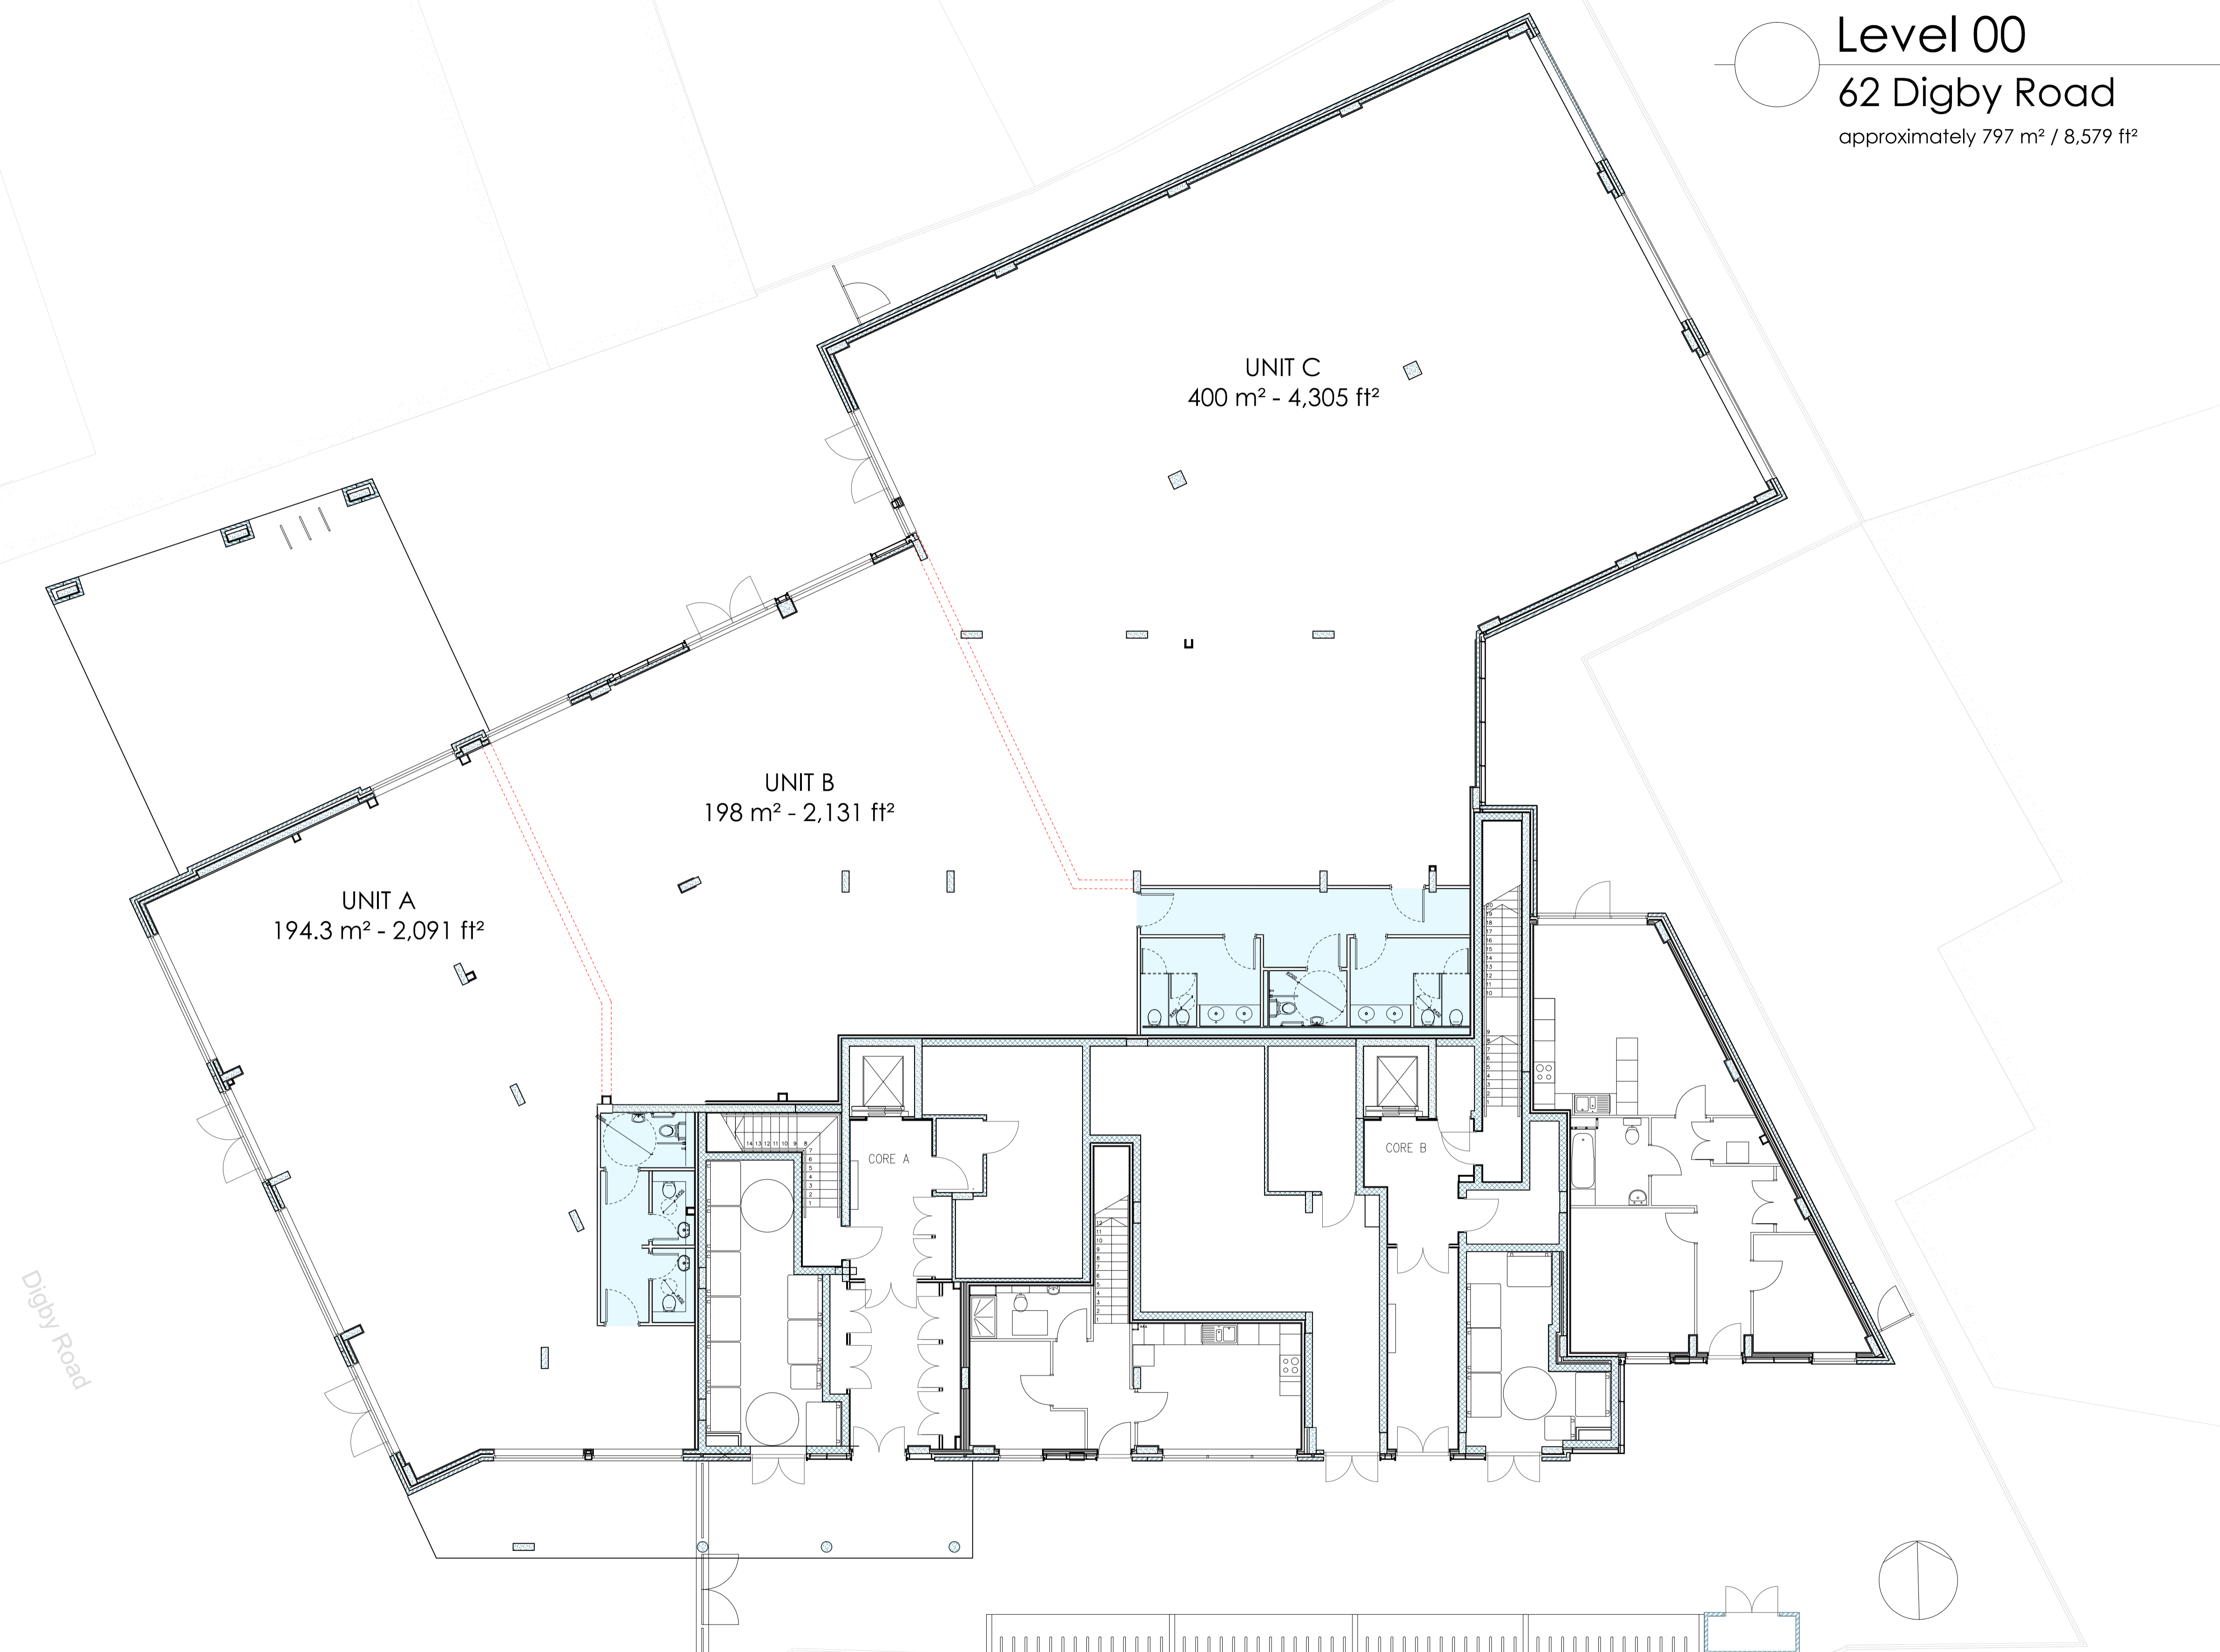

Level 00
62 Digby Road
approximately 797 m² / 8,579 ft²

space plan - option d | 22.01.2015
62 Digby Road